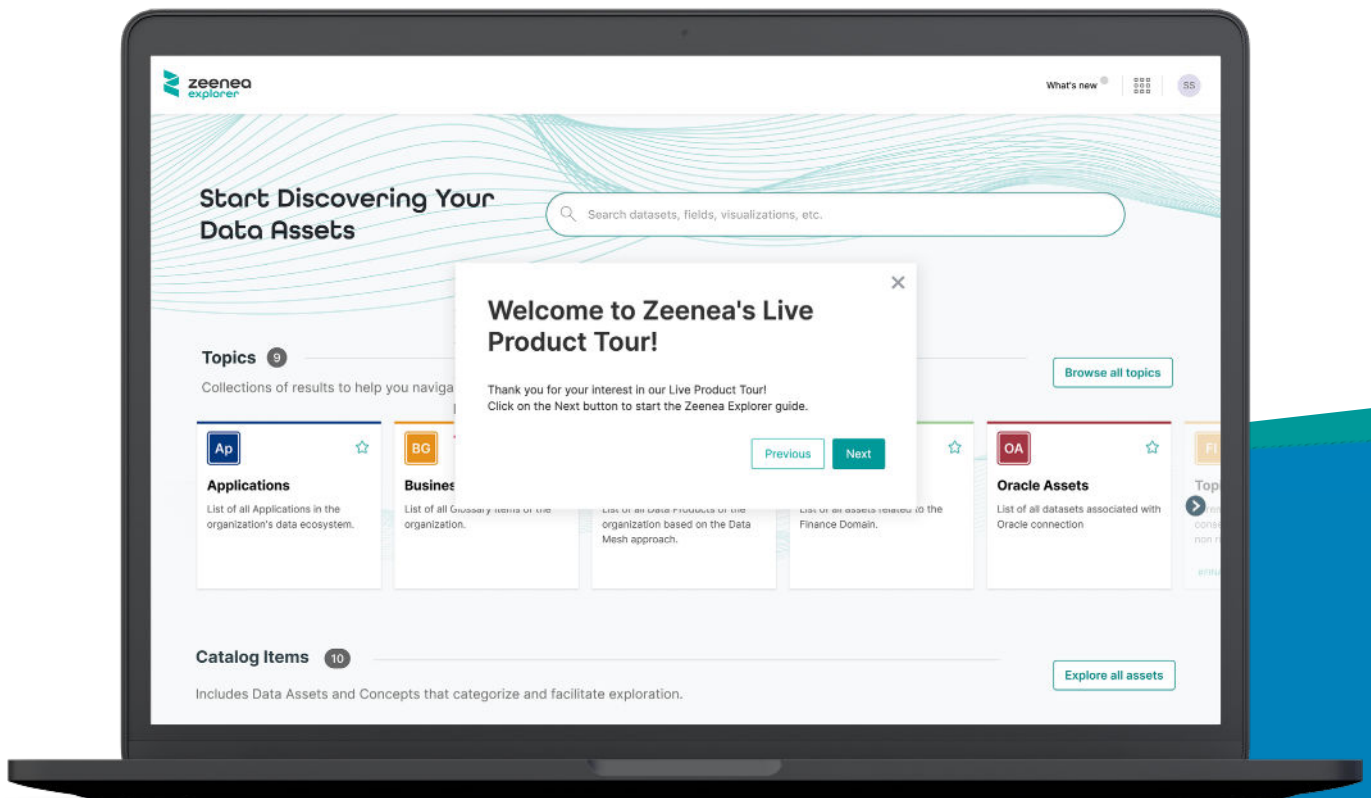

Start your free trial of Zeenea

TRY ZEENEA

Sign up to our Live Product Tour: freely browse through Zeenea Explorer, our data discovery application, with pre-configured data.

Immerse yourself in the data landscape of a fictional car manufacturer and try Zeenea Explorer's data discovery features!