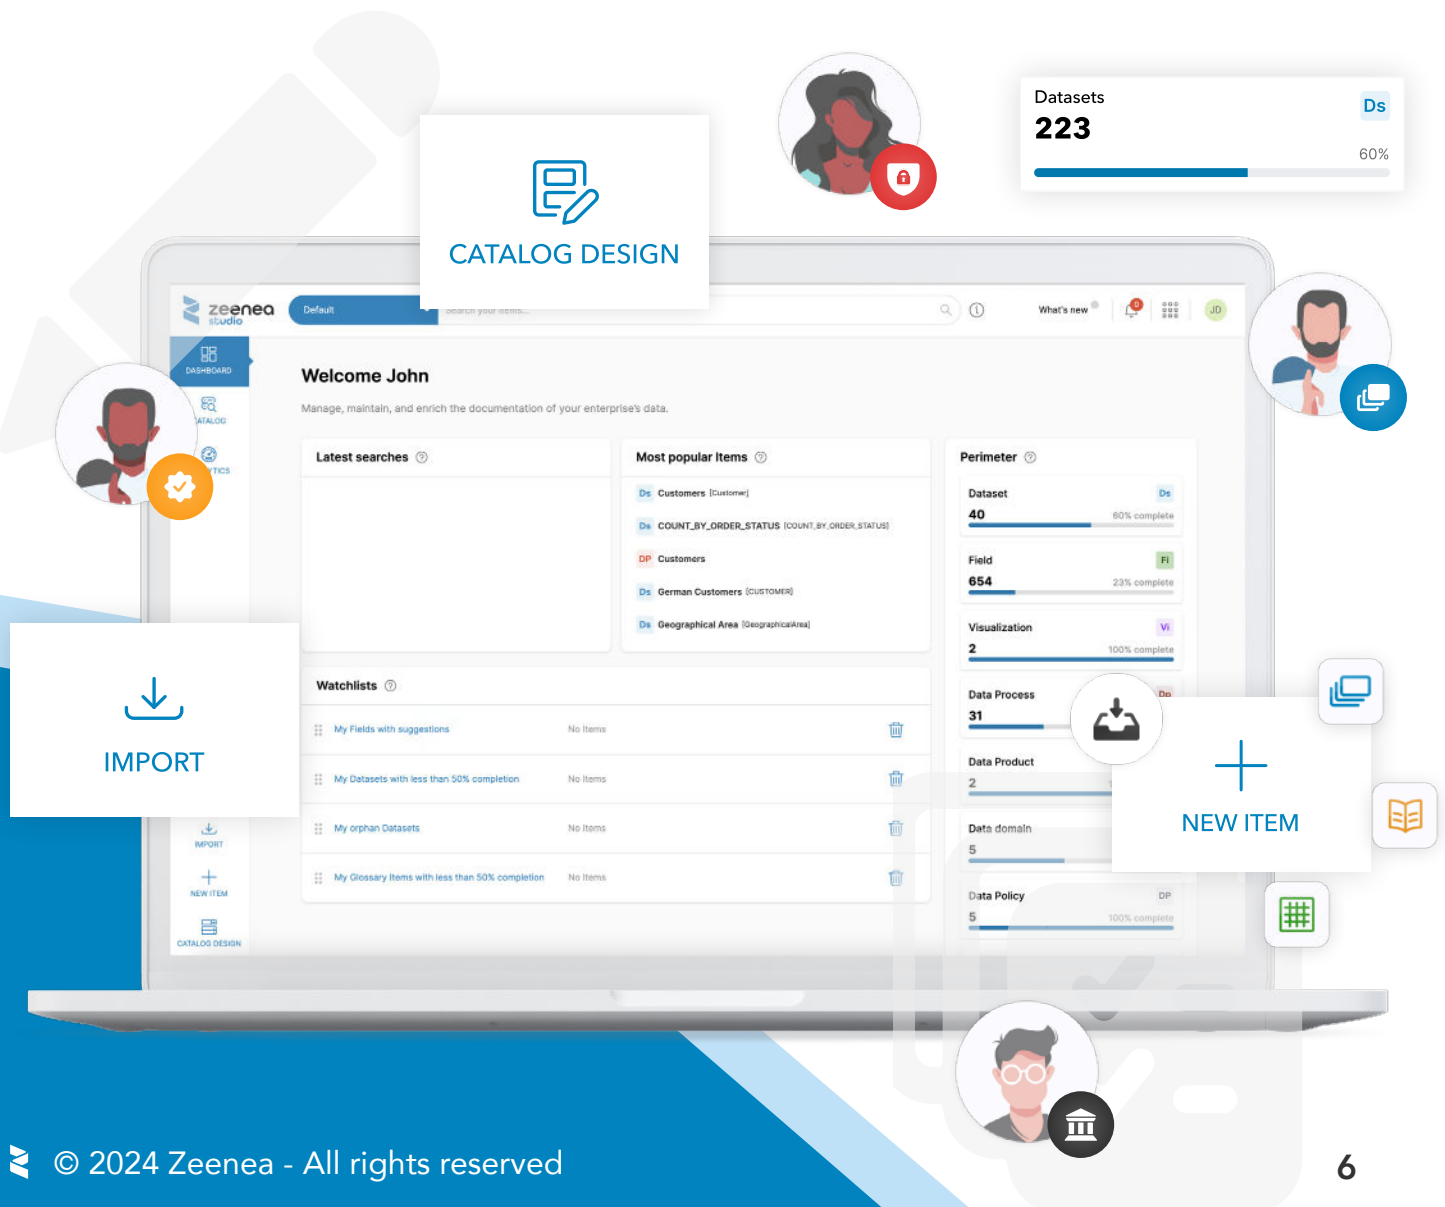

Shop for data seamlessly

Data consumers can browse and shop for Data Products and other valuable catalog objects shared by the various domains in the EDM, just like an e-commerce experience.

Manage Data Products

Data producers can publish, maintain, monitor, and share their Data Products directly onto the EDM via our Data Product Management capabilities.

Personalize the data marketplace

Organizations can personalize their EDM by incorporating branding elements such as logos, custom colors, and themes to reflect their identity and enhance user engagement.

Zeenea's user-friendly interfaces

Automate documentation tasks & increase enterprise data knowledge

Zeenea Studio is the application for data management teams from all types of organizations to manage, maintain, and enrich the documentation of their enterprise's data assets.

Available in both Data Catalog & Enterprise Data Marketplace solutions

Zeenea's user-friendly interfaces

Discover the right information, at the right time

Zeenea Explorer is the application for data consumers to find the right information among all their enterprise's data assets.