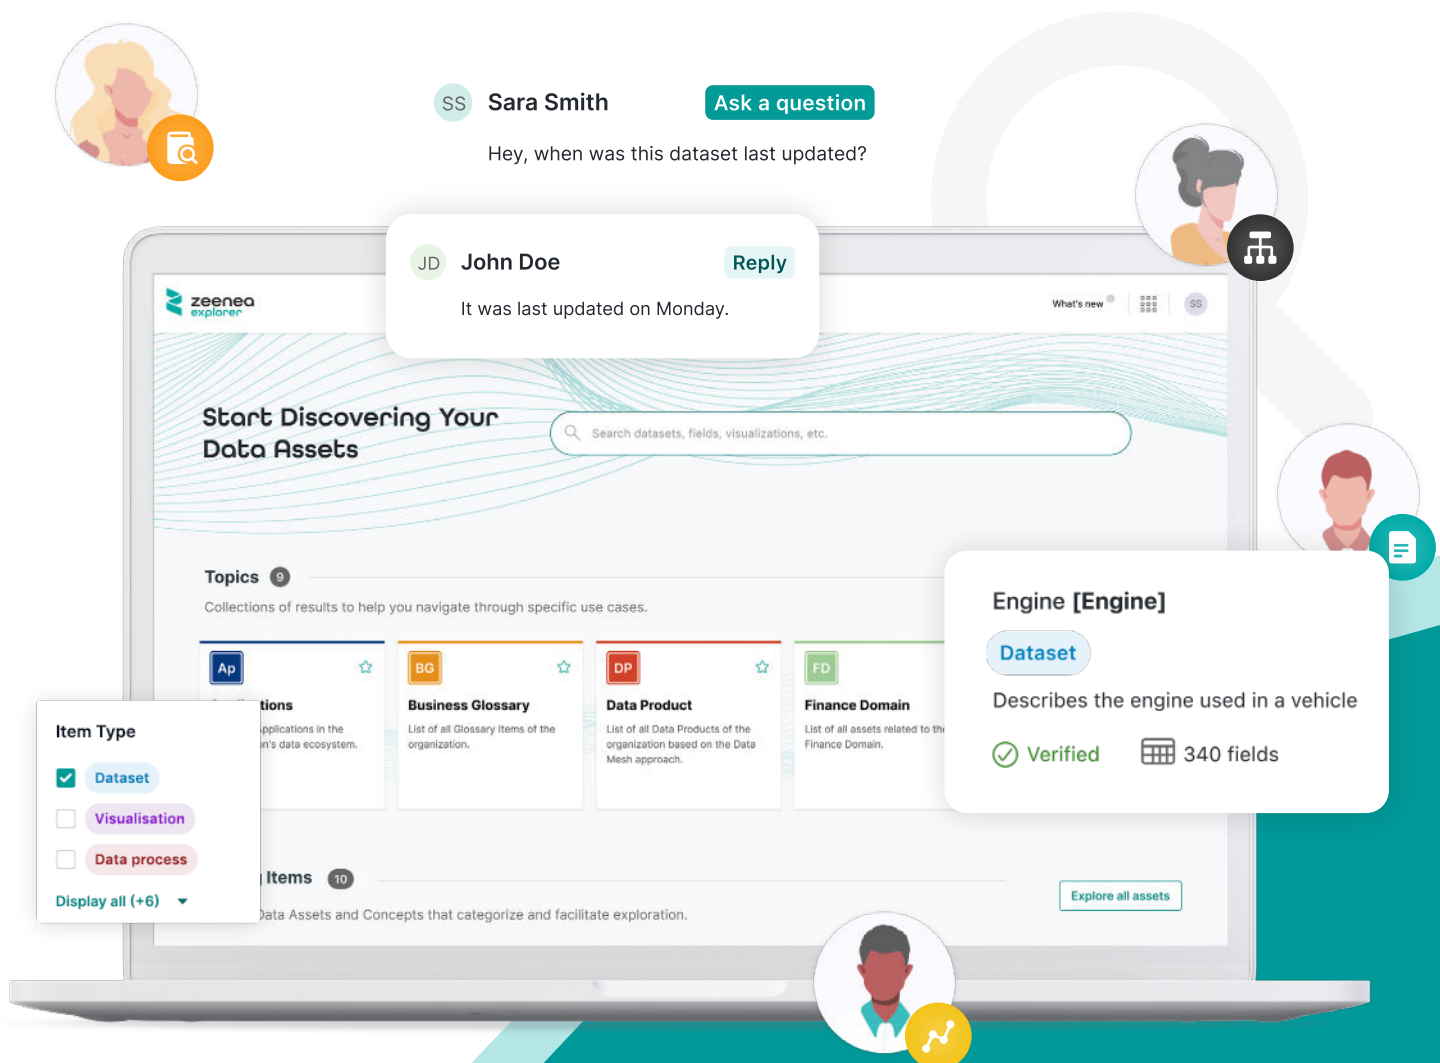

Zeenea's user-friendly interfaces

Automate documentation tasks & increase enterprise data knowledge

Zeenea Studio is the application for data management teams from all types of organizations to manage, maintain, and enrich the documentation of their enterprise's data assets.

Available in both Data Catalog & Enterprise Data Marketplace solutions

Zeenea's user-friendly interfaces

Discover the right information, at the right time

Zeenea Explorer is the application for data consumers to find the right information among all their enterprise's data assets.

Available in both Data Catalog & Enterprise Data Marketplace solutions

Zeenea accelerates your data-driven initiatives

Zeenea Data Discovery Platform makes sure your data teams spend less time searching for their information and more time getting value from their data, so they can drive better business decisions.