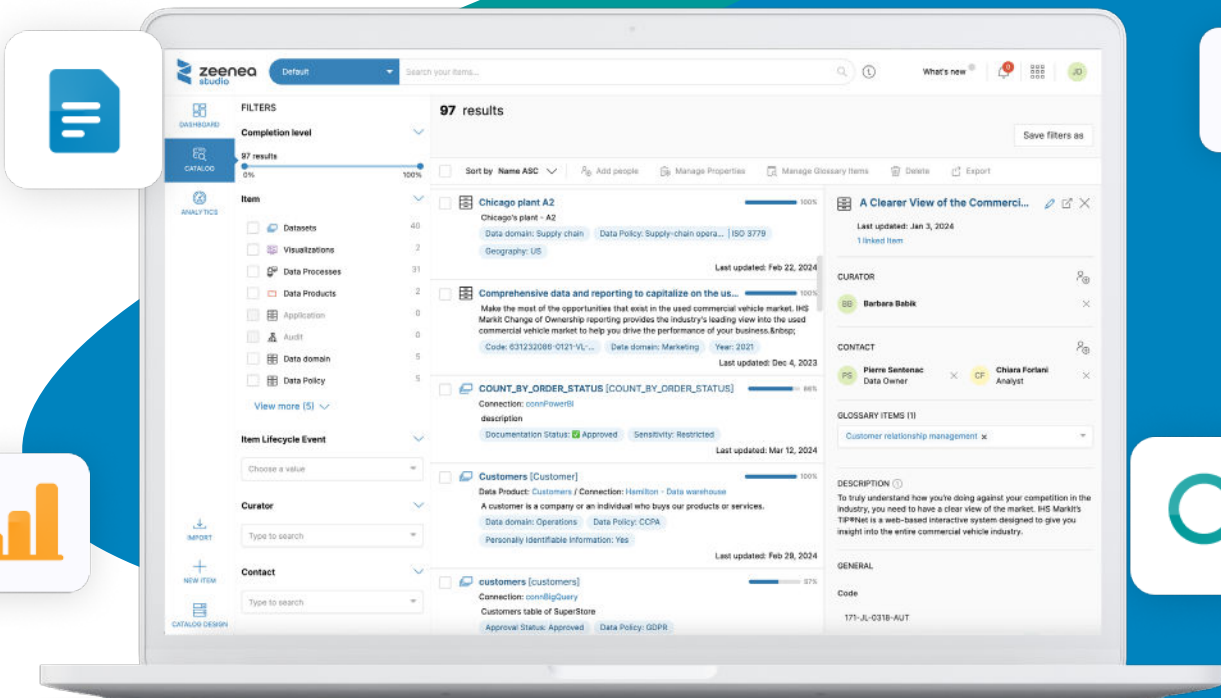

Zeenea's user-friendly interfaces

Automate documentation tasks & increase enterprise data knowledge

Zeenea Studio is the application for data management teams from all types of organizations to manage, maintain, and enrich the documentation of their enterprise's data assets.

Available in both Data Catalog & Enterprise Data Marketplace solutions

Zeenea's user-friendly interfaces

Discover the right information, at the right time

Zeenea Explorer is the application for data consumers to find the right information among all their enterprise's data assets.

Available in both Data Catalog & Enterprise Data Marketplace solutions

Zeenea accelerates your data-driven initiatives

Zeenea Data Discovery Platform makes sure your data teams spend less time searching for their information and more time getting value from their data, so they can drive better business decisions.